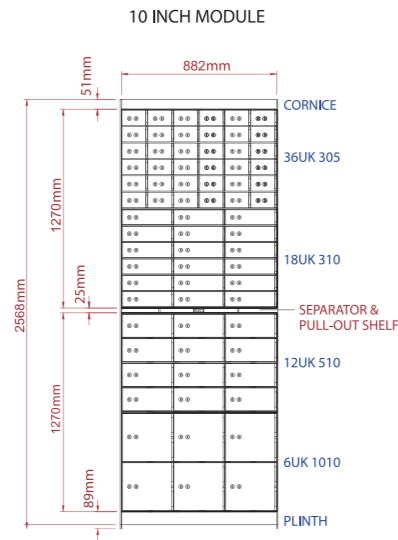

Model K-FG005B

Display	Dimensions	N.W.	Color
LED	W400xD350xH127MM	9KG/PC	Gray/Black

Model K-FG001

Display	Dimensions	N.W.	Color
LED	W400xD350xH145MM	10.35KG/PC	Gray/Black

Model K-FG800

Display	Dimensions	N.W.	Color
LED	W400xD350xH145MM	11.6KG/PC	Gray/Black

Model	Display	Dimensions	Power Cable	Color
DT-02	LCD	W130xD64xH28MM	430mm	Black

Model	Display	Dimensions	N.W.	Color
K-BE003	LED	W420xD380xH200MM	9.9KG/PC	Gray/Black

Model	Display	Dimensions	N.W.	Color
K-JG001	LED	W420xD380xH200MM	11.2KG/PC	Gray/Black

Model	Display	Dimensions	N.W.	Color
K-JG002	LED	W420xD380xH200MM	11.5KG/PC	Gray/Black

Model	Display	Dimensions	N.W.	Color
K-JG003	LED	W420xD380xH200MM	12KG/PC	Gray/Black

Model	Display	Dimensions	N.W.	Color
K-BE800	LED	W420xD380xH200MM	10.5KG/PC	Gray/Black

Model	Display	Dimensions	N.W.	Color
K-BE100	LCD	W420xD380xH200MM	10.3KG/PC	Gray/Black

Model	Display	Dimensions	N.W.	Color
K-BE200	LED	W420xD380xH200MM	10.3KG/PC	Black/White

36UK 305 - 36 LOCKERS
NETT WEIGHT : 183KG