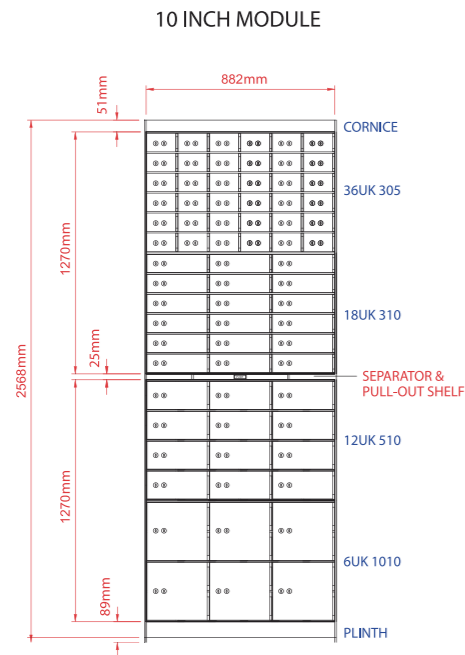

▶ 不锈钢贵重物品保管箱 Stainless steel Deposit safes

EXTERNAL DIMENSIONS	
HEIGHT	627 mm
WIDTH	882 mm
DEPTH	450 mm